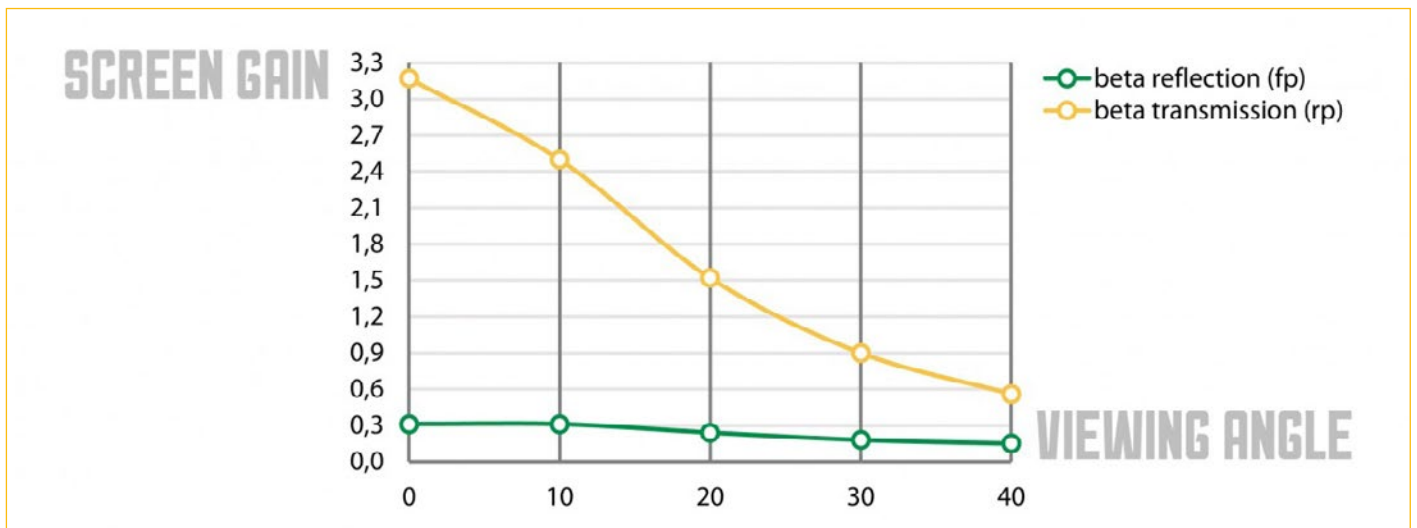

RP GREY PLUS

High gain projection screen for great image colour preservation and high light yield contrast.

SPECIFICATIONS

Item	Width	Length	Weight	Composition
4835	220 cm	± 100 m	410 g/m ²	100% PVC

FR standard

EN 13773 / class 1

OPTICAL CHARACTERISTICS

RP GREY PLUS

AVAILABLE COLOURS

0575