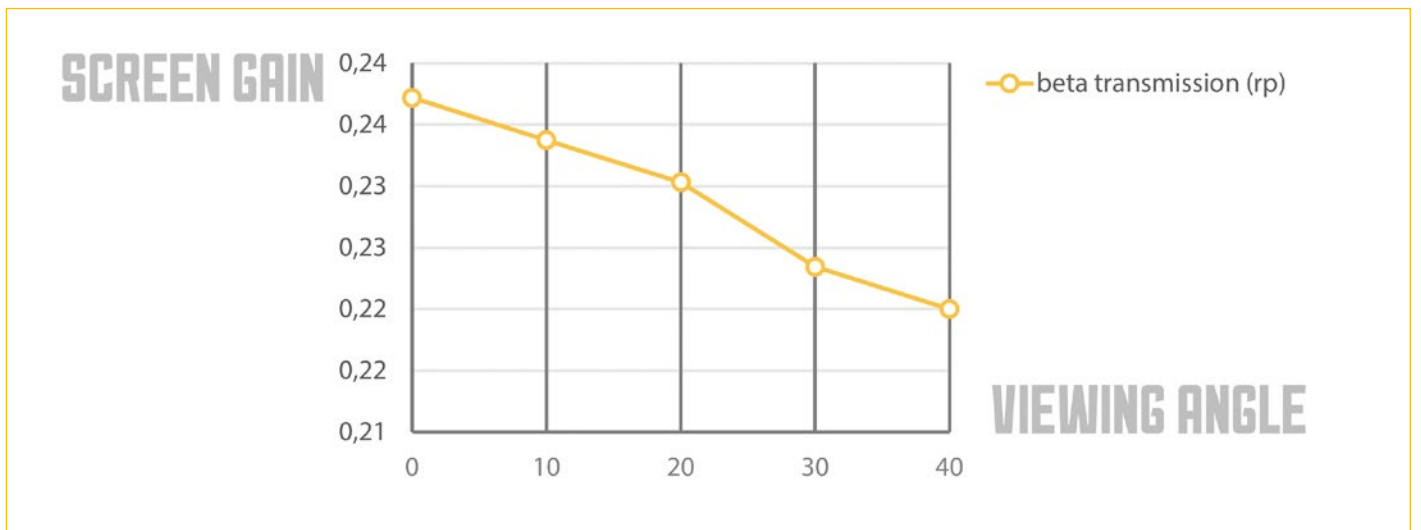

OPTICAL CHARACTERISTICS