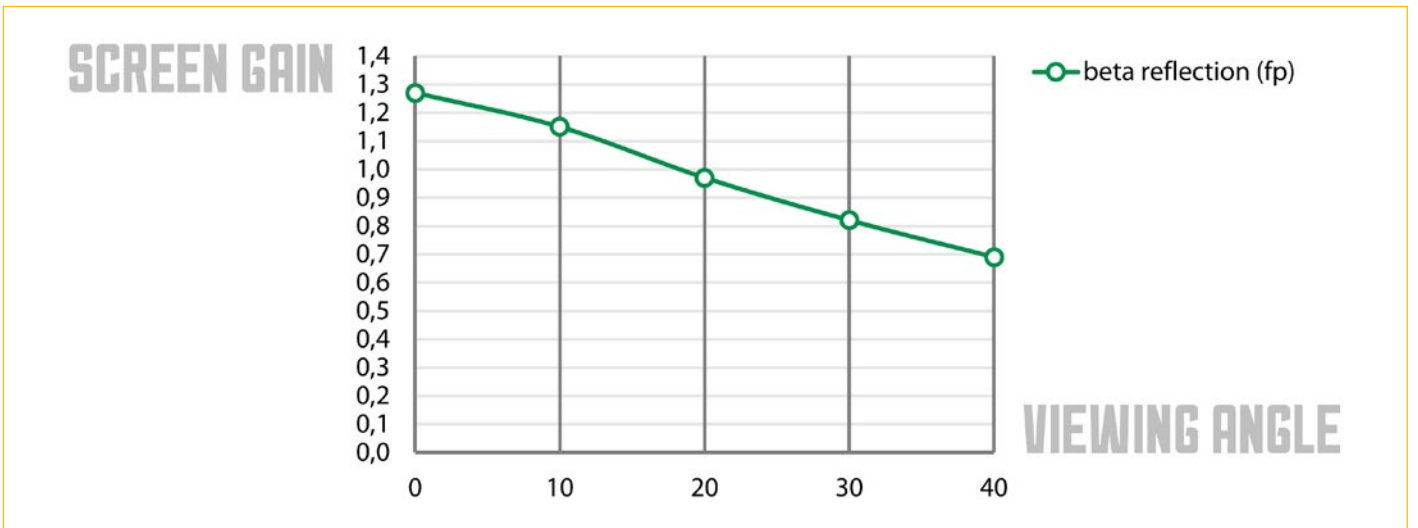

OPTICAL CHARACTERISTICS