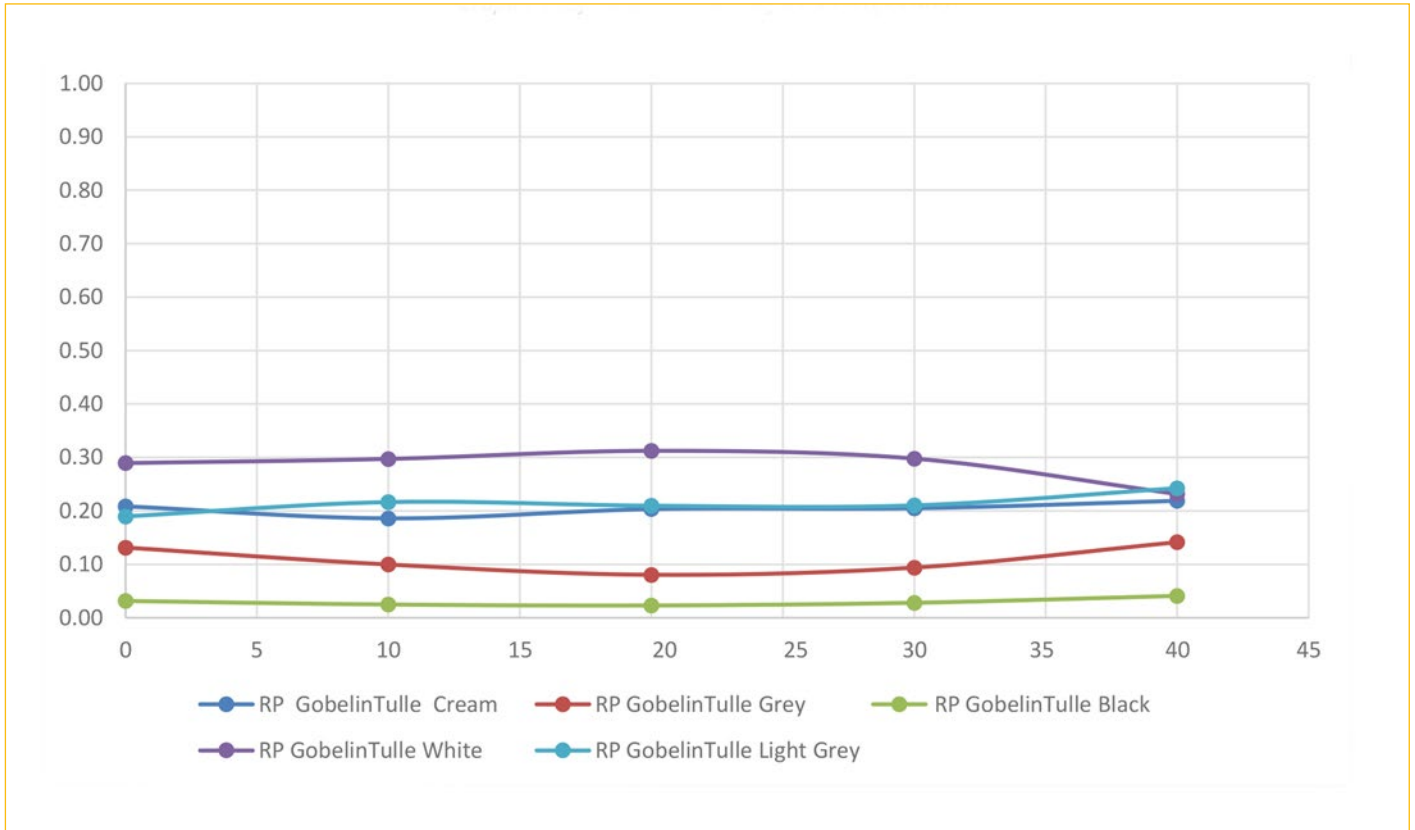

GOBELINTULLE

TRANSMISSION LUMINANCE FACTOR COMPARISON