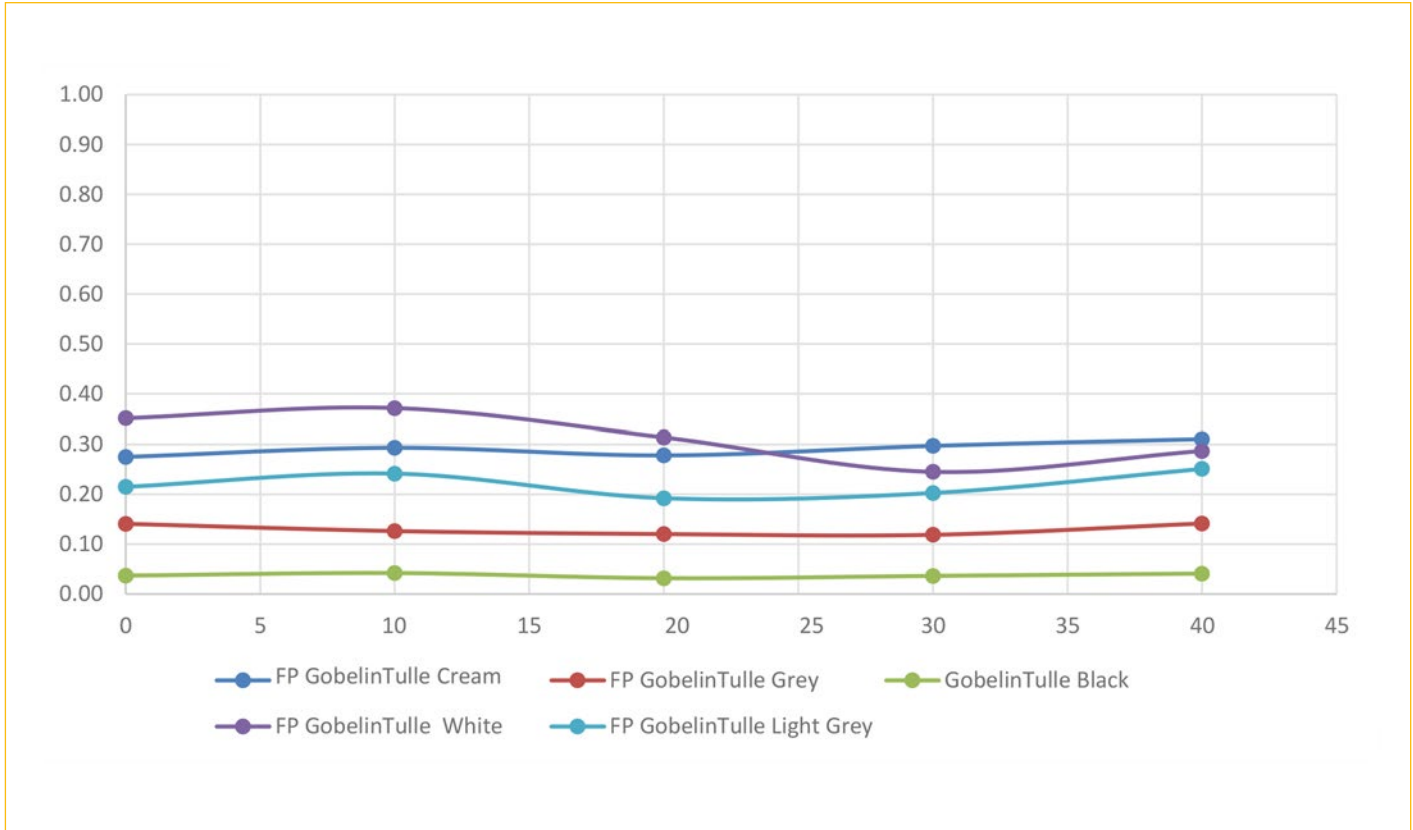

GOBELINTULLE

REFLECTION LUMINANCE FACTOR COMPARISON