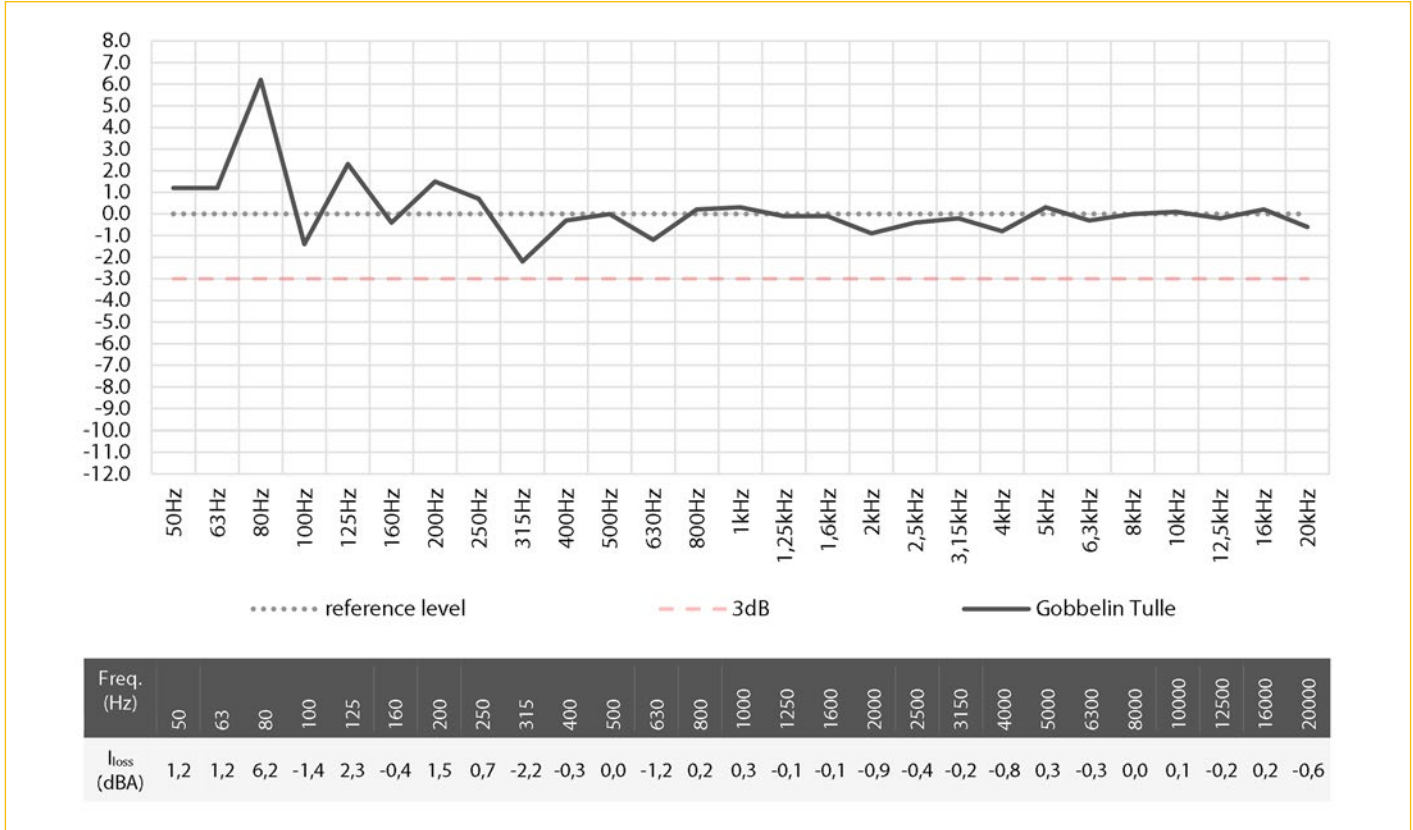

GOBELINTULLE

INSERTION LOSS