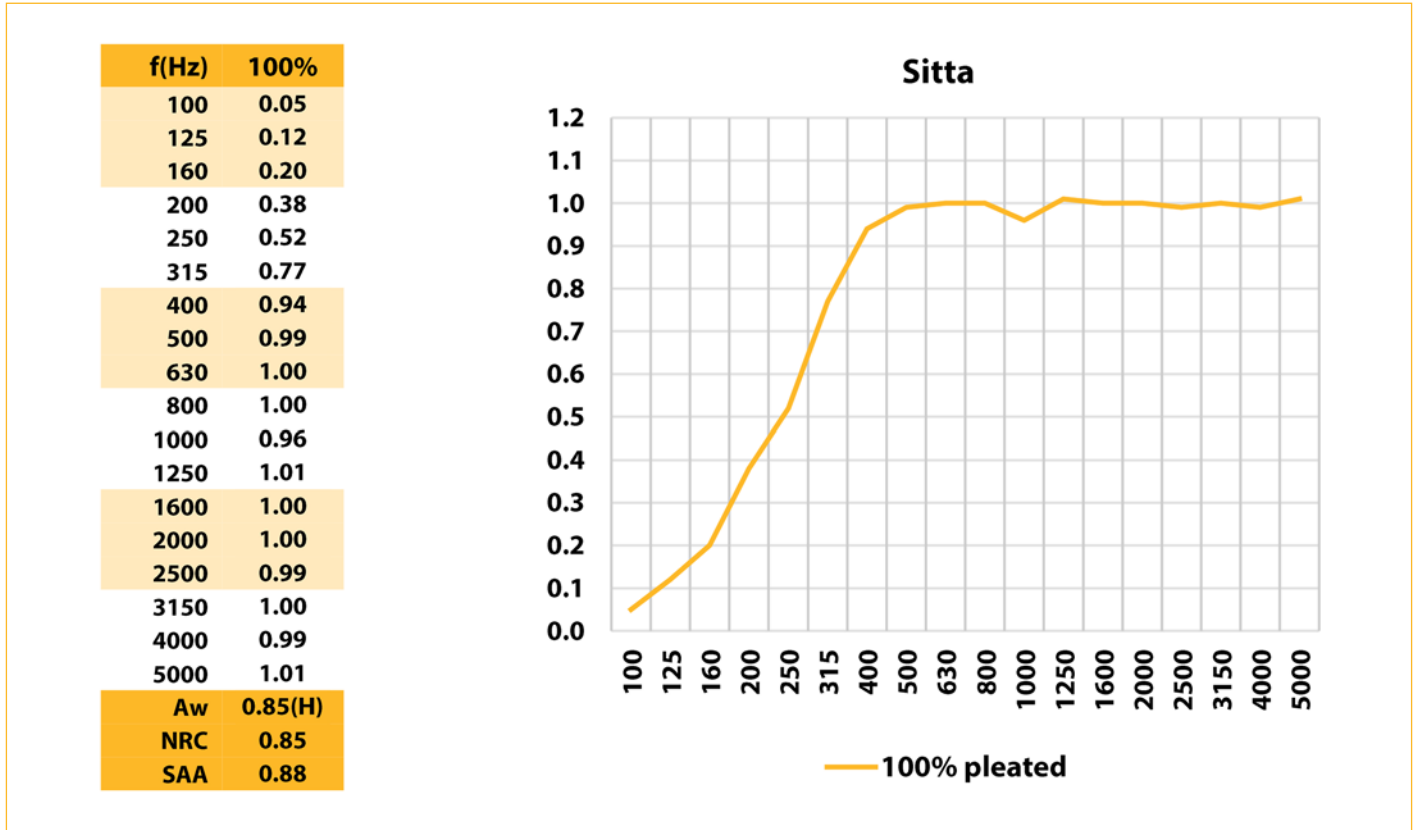

SITTA

SOUND ABSORPTION

100% pleat • 15 cm from the wall